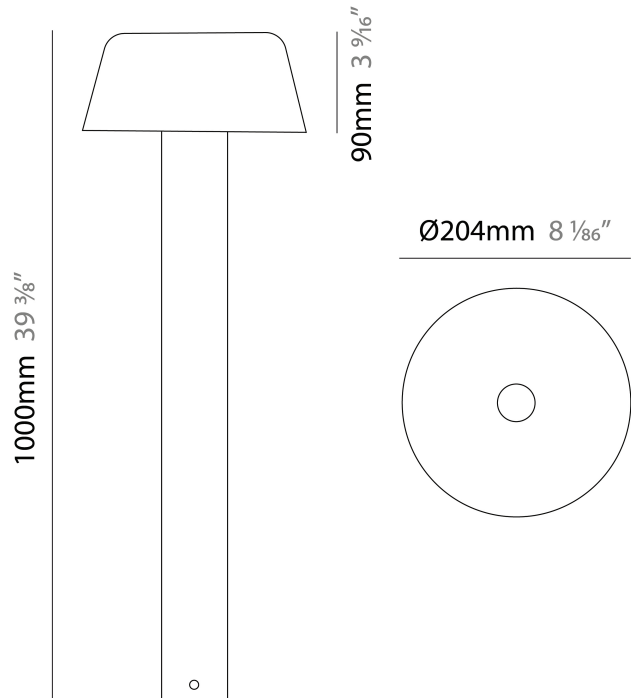

PROJECT
TYPE
SPECIFIER
QUANTITY
DATE

FONT POST

E9B280-

base number   Color   Finish
Temperature   Options

1. To build a product code in our configurator select the specify button on the base model # product page
2. To build a manual product code on this datasheet choose from the options listed below in blue font and add the suffix to the base model #

GENERAL

Series: Font
Brand: Platek
Division: Exterior
Mounting Type: Post
Mounting Location: Above Ground
Subcategory: Bollard

PHYSICAL

Shape: Drum
Diameter (mm): 204
Diameter (in): 8 1/8
Height (mm): 500
Height (in): 19 11/16
Light Distribution: Direct
Screws: A4 stainless steel
Diffuser: Extra Clear Flat Tempered Glass - 12mm / 1/2" thick
Fixture Finish: [BLK](#) / [WHI](#) / [GRY](#) / [COR](#) / [ANT](#) / [BRZ](#)
Fixture Material: Metal

ELECTRICAL

Lamp Type: LED
Input Wattage (W): 13.5
Total Output Wattage (W): 11.7
Dimming: Tri-Mode (Non-Dimming and Phase Dimming (120Vac only) and 0-10V Dimming)
Driver Included: Yes
Driver Location: Integrated
Driver Type: Constant Current - Universal
Driver Class: Class 2
Input Voltage (V): 120 - 277
Constant Current (MA): 350

LED

Number of LEDs: 4
Color Temperature (°K): [2700](#) / [3000](#) / [4000](#)
Max. Delivered Lumen (lm): 1055 / 1055 / 1110
Nominal Lumen (lm): 1680 / 1680 / 1740
CRI: >80 CRI
Lamp Life (hrs): 60000

OPTICAL

Optic: Diffused
Beam Angle: 360

RATINGS AND CERTIFICATIONS

Certified By: Certified for North American Standards
IP rating: IP65
IK Rating: IK08