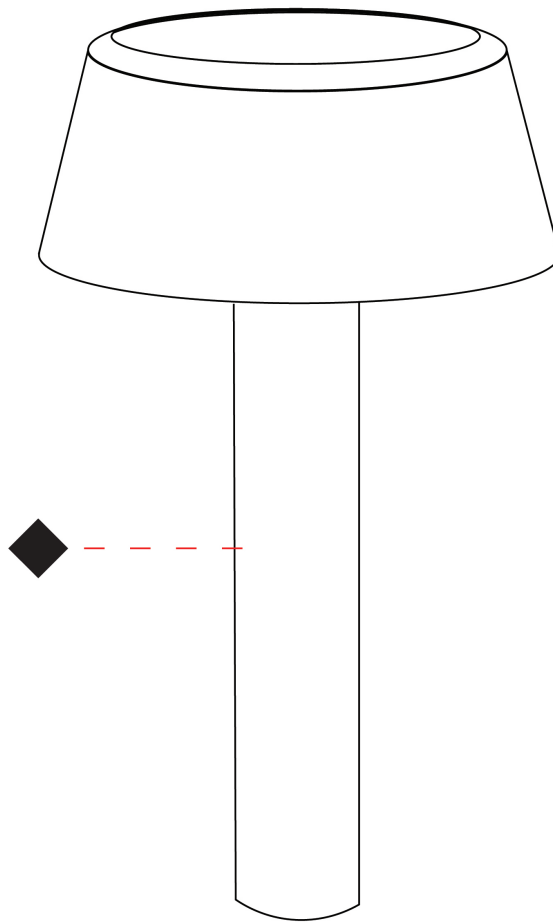

FONT POST

E9B278-

PROJECT

TYPE

SPECIFIER

QUANTITY

DATE