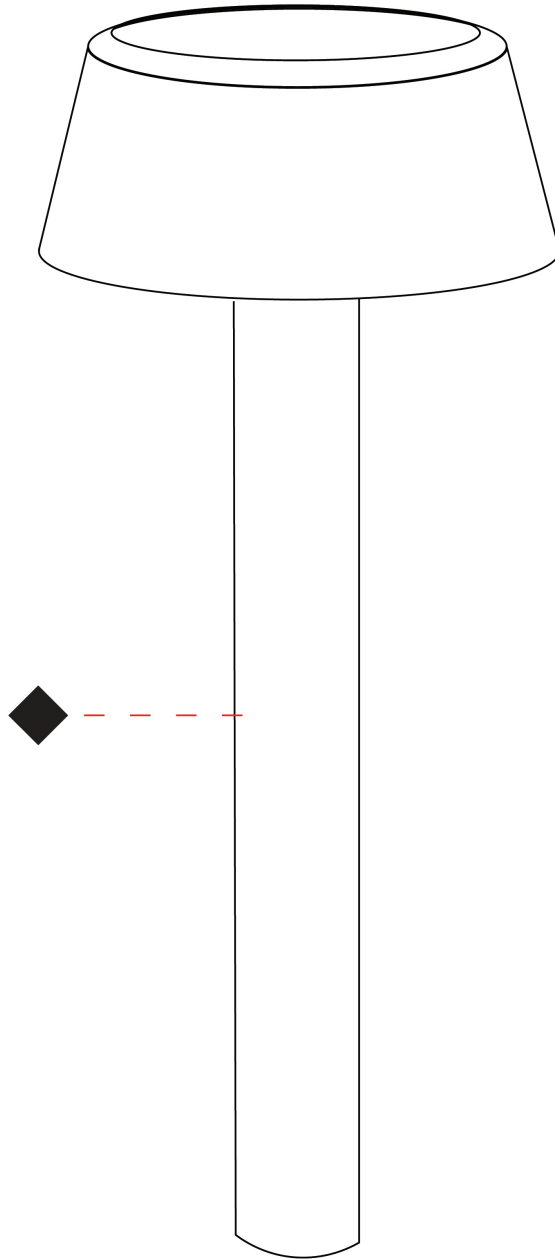

FONT POST

E9B279-

PROJECT	_____
TYPE	_____
SPECIFIER	_____
QUANTITY	_____
DATE	_____

E