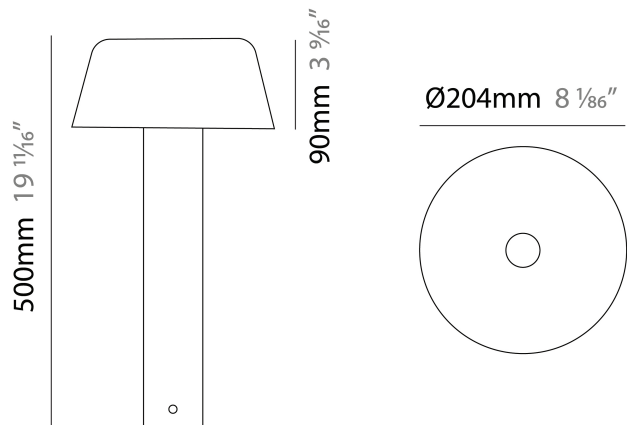

PROJECT
TYPE
SPECIFIER
QUANTITY
DATE

FONT POST

E9B278-

base number	Color	Finish
	Temperature	Options

1. To build a product code in our configurator select the specify button on the base model # product page
2. To build a manual product code on this datasheet choose from the options listed below in blue font and add the suffix to the base model #

GENERAL

Series: Font
Brand: Platek
Division: Exterior
Mounting Type: Post
Mounting Location: Above Ground
Subcategory: Bollard

PHYSICAL

Shape: Drum
Diameter (mm): 204
Diameter (in): 8 1/16
Height (mm): 500
Height (in): 19 11/16
Light Distribution: Direct
Screws: A4 stainless steel
Diffuser: Extra Clear Flat Tempered Glass - 12mm / 1/2" thick
Fixture Finish: BLK / WHI / GRY / COR / ANT / BRZ
Fixture Material: Metal

ELECTRICAL

Lamp Type: LED
Input Wattage (W): 13.5
Total Output Wattage (W): 11.7
Dimming: Tri-Mode (Non-Dimming and Phase Dimming (120Vac only) and 0-10V Dimming)
Driver Included: Yes
Driver Location: Integrated
Driver Type: Constant Current - Universal
Driver Class: Class 2
Input Voltage (V): 120 - 277
Constant Current (MA): 350

LED

Number of LEDs: 4
Color Temperature (°K): 2700 / 3000 / 4000
Max. Delivered Lumen (lm): 1055 / 1055 / 1110
Nominal Lumen (lm): 1680 / 1680 / 1740
CRI: >80 CRI
Lamp Life (hrs): 60000

OPTICAL

Optic: Diffused
Beam Angle: 360

RATINGS AND CERTIFICATIONS

Certified By: Certified for North American Standards
IP rating: IP65
IK Rating: IK08