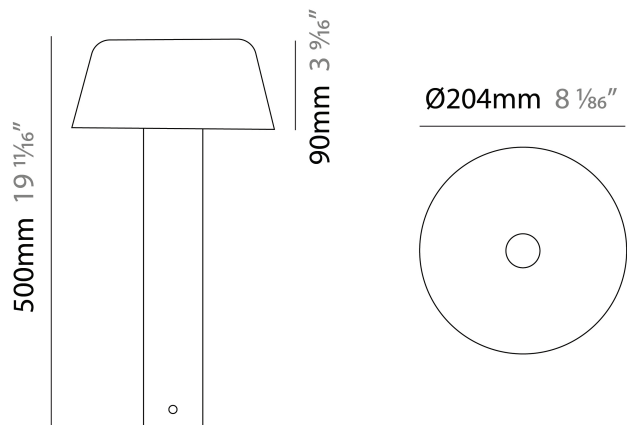

PROJECT
TYPE
SPECIFIER
QUANTITY
DATE

FONT POST

E9B277-

base number	Color	Finish
	Temperature	Options

1. To build a product code in our configurator select the specify button on the base model # product page
2. To build a manual product code on this datasheet choose from the options listed below in blue font and add the suffix to the base model #

GENERAL

Series: Font
Brand: Platek
Division: Exterior
Mounting Type: Post
Mounting Location: Above Ground
Subcategory: Bollard

PHYSICAL

Shape: Drum
Diameter (mm): 204
Diameter (in): 8 1/16
Height (mm): 500
Height (in): 19 11/16
Light Distribution: Direct
Screws: A4 stainless steel
Diffuser: Extra Clear Flat Tempered Glass - 12mm / 1/2" thick
Fixture Finish: BLK / WHI / GRY / COR / ANT / BRZ
Fixture Material: Metal

ELECTRICAL

Lamp Type: LED
Input Wattage (W): 8.3
Dimming: Tri-Mode (Non-Dimming and Phase Dimming (120Vac only) and 0-10V Dimming)
Driver Included: Yes
Driver Location: Integrated
Driver Type: Constant Current - Universal
Driver Class: Class 2
Input Voltage (V): 120 - 277
Constant Current (MA): 500
Upon Request: Dimming upon request

LED

Number of LEDs: 4
Color Temperature (°K): 2700 / 3000 / 4000
Max. Delivered Lumen (lm): 530 / 520 / 540
Nominal Lumen (lm): 820 / 820 / 860
CRI: >80 CRI
Lamp Life (hrs): 60000

OPTICAL

Optic°: Street
Beam Angle: 180

RATINGS AND CERTIFICATIONS

Certified By: Certified for North American Standards
IP rating: IP65
IK Rating: IK08